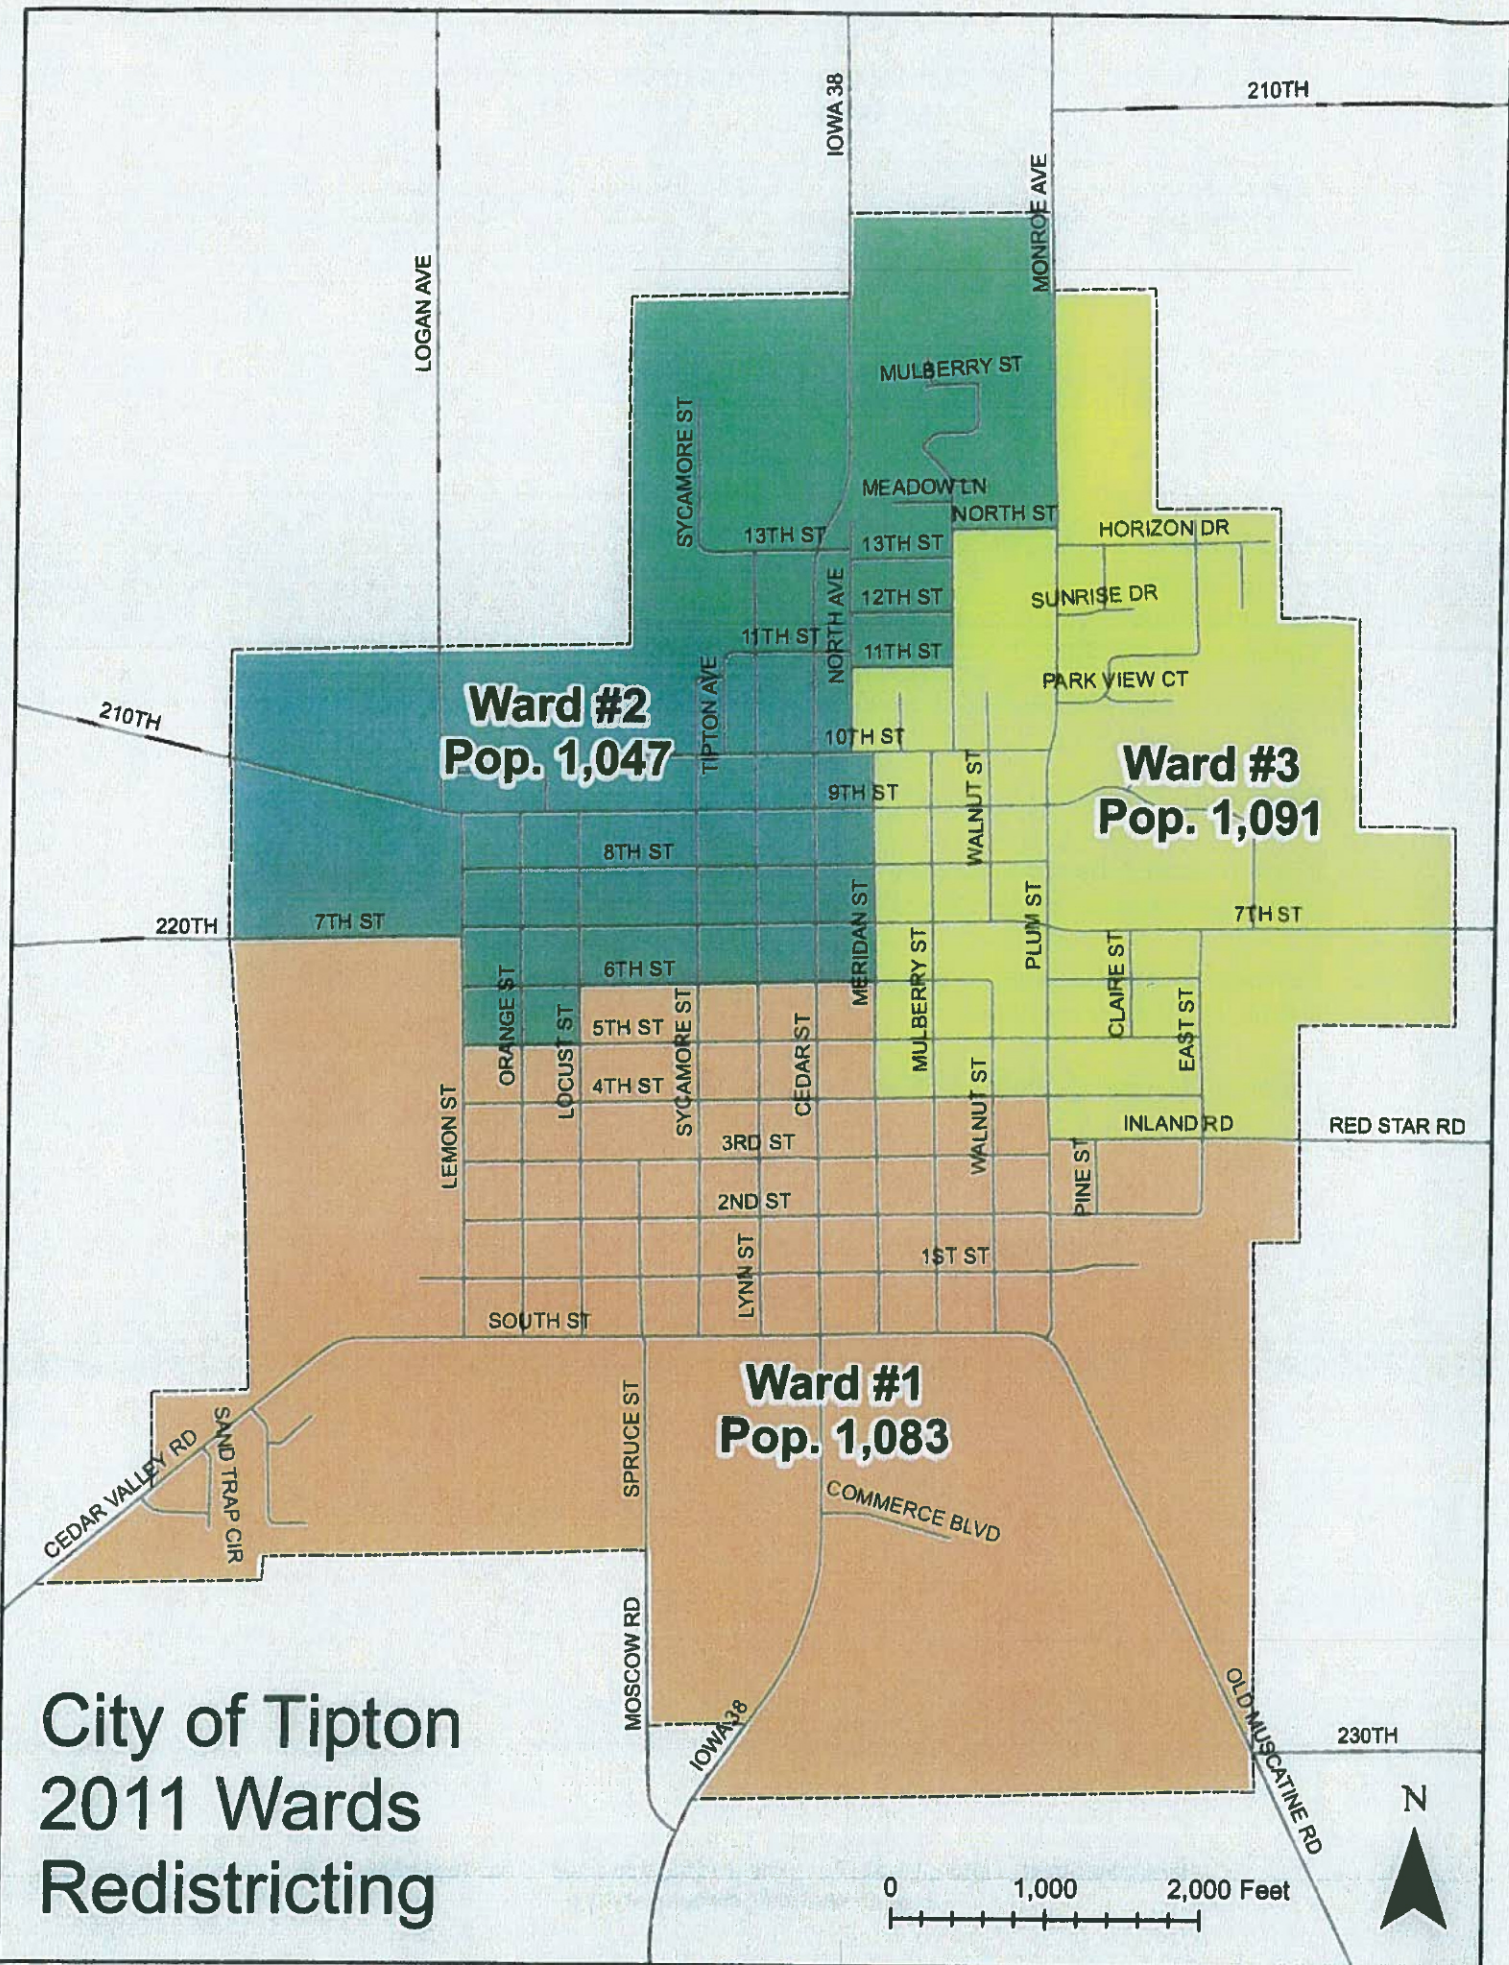

# City of Tipton 2011 Wards Redistricting

**Ward #2**  
**Pop. 1,047**

**Ward #3**  
**Pop. 1,091**

**Ward #1**  
**Pop. 1,083**

210TH

210TH

220TH

230TH

0 1,000 2,000 Feet