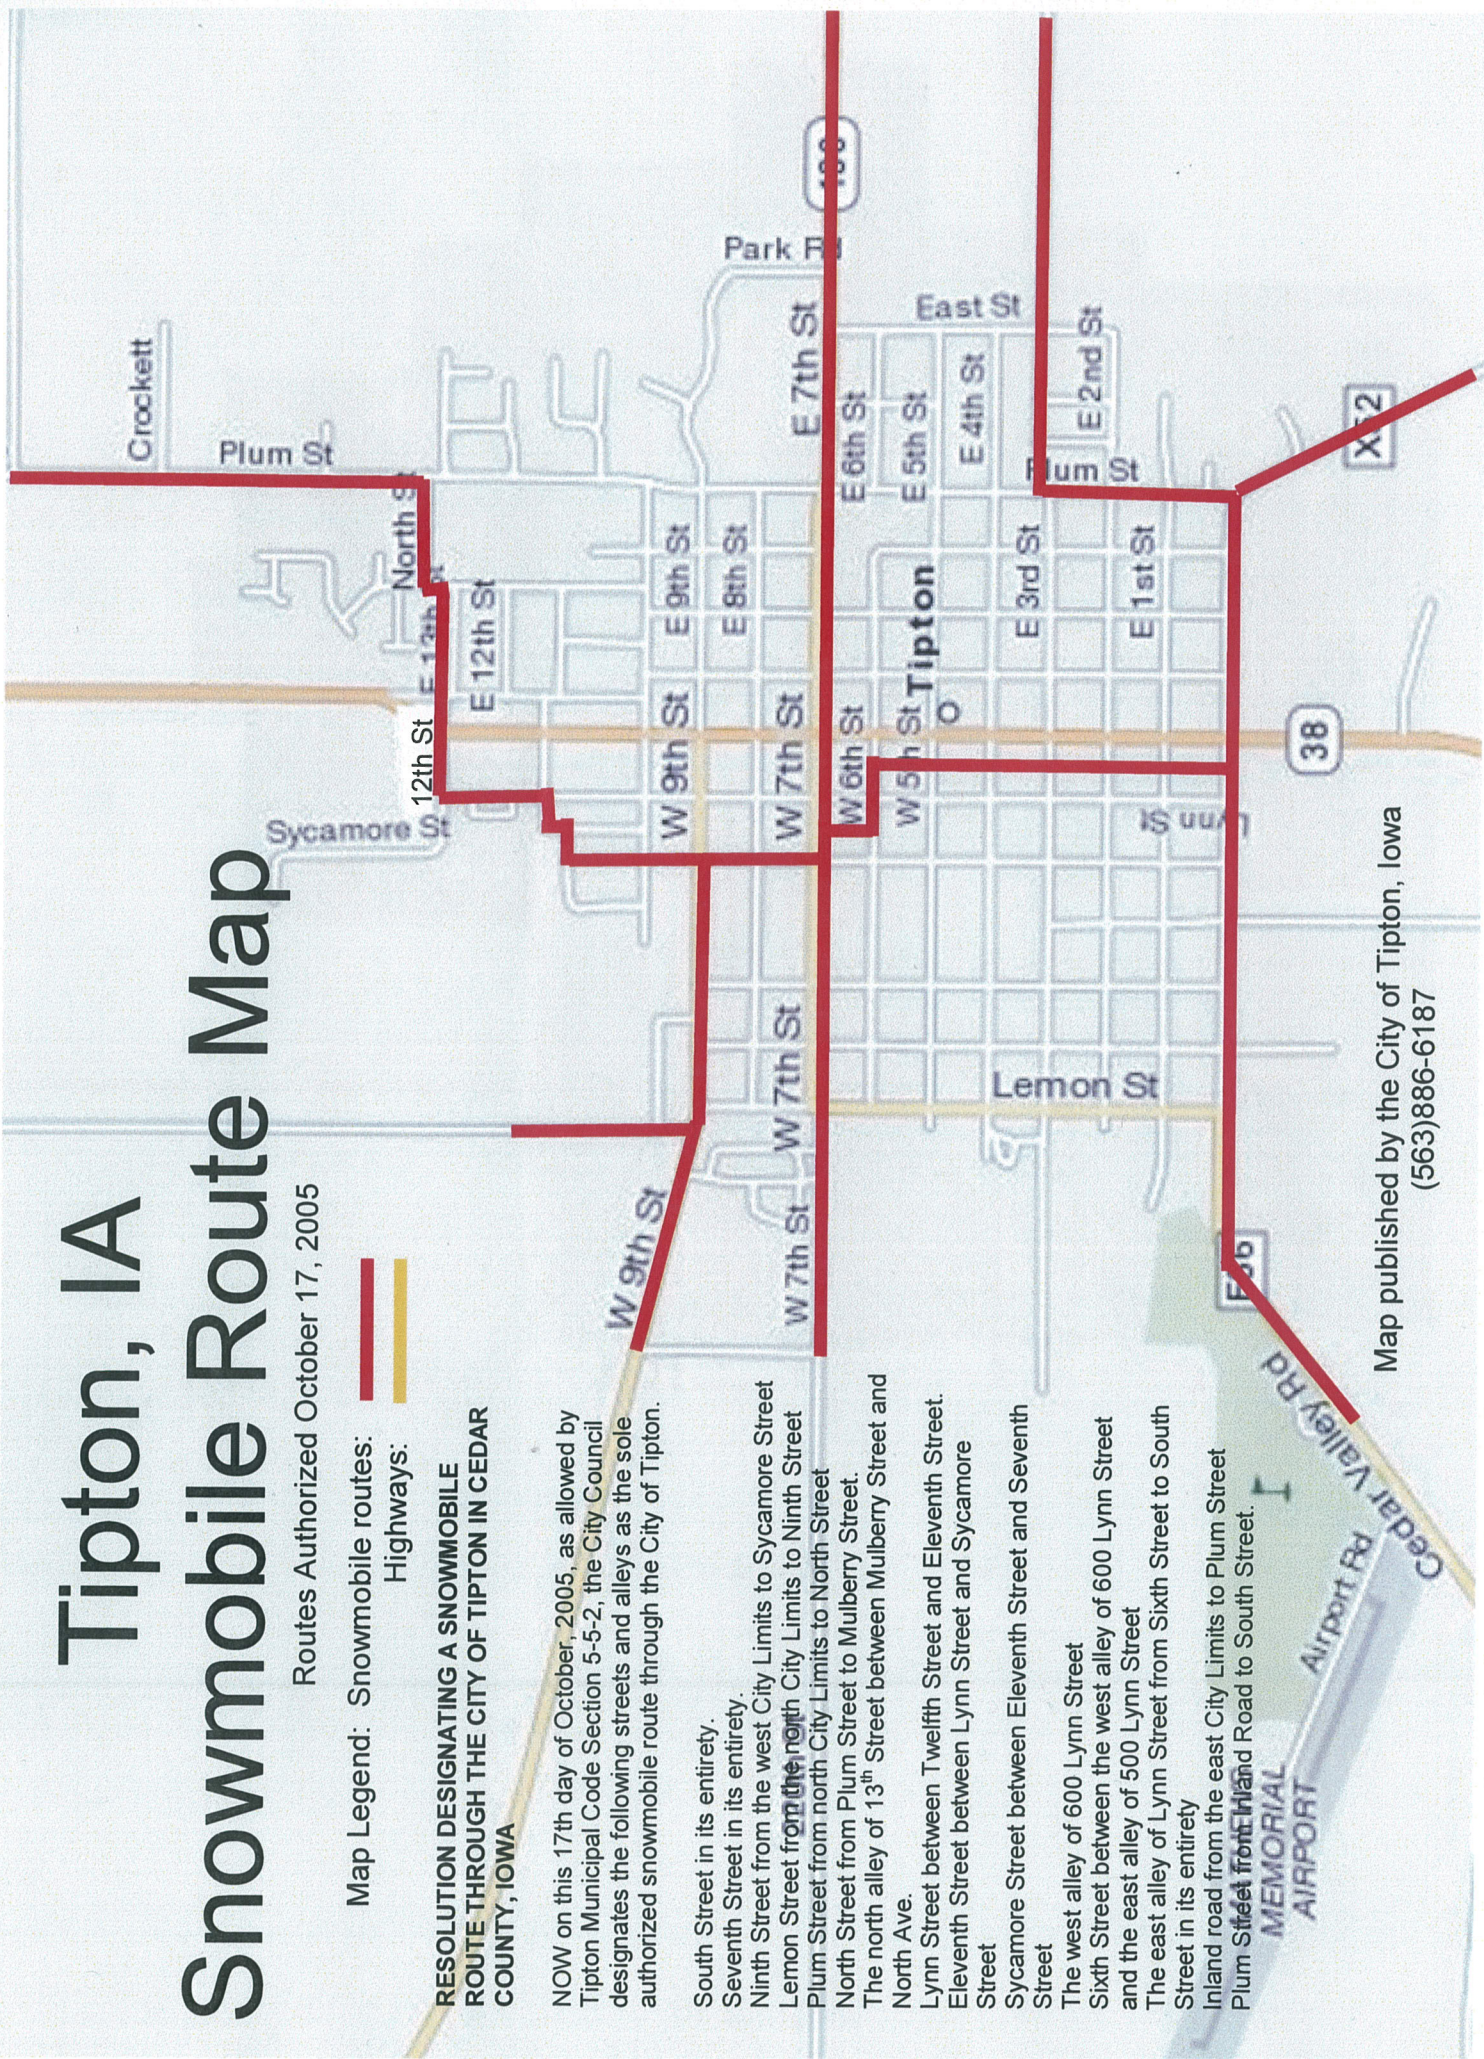

# Tipton, IA Snowmobile Route Map

Routes Authorized October 17, 2005

Map Legend: Snowmobile routes:   
Highways: 

## RESOLUTION DESIGNATING A SNOWMOBILE ROUTE THROUGH THE CITY OF TIPTON IN CEDAR COUNTY, IOWA

NOW on this 17th day of October, 2005, as allowed by Tipton Municipal Code Section 5-5-2, the City Council designates the following streets and alleys as the sole authorized snowmobile route through the City of Tipton.

- South Street in its entirety.
- Seventh Street in its entirety.
- Ninth Street from the west City Limits to Sycamore Street
- Lemon Street from the north City Limits to Ninth Street
- Plum Street from north City Limits to North Street
- North Street from Plum Street to Mulberry Street
- The north alley of 13<sup>th</sup> Street between Mulberry Street and North Ave.
- Lynn Street between Twelfth Street and Eleventh Street.
- Eleventh Street between Lynn Street and Sycamore Street
- Sycamore Street between Eleventh Street and Seventh Street
- The west alley of 600 Lynn Street
- Sixth Street between the west alley of 600 Lynn Street and the east alley of 500 Lynn Street
- The east alley of Lynn Street from Sixth Street to South Street in its entirety
- Inland road from the east City Limits to Plum Street
- Plum Street from Inland Road to South Street.

Map published by the City of Tipton, Iowa  
(563)886-6187